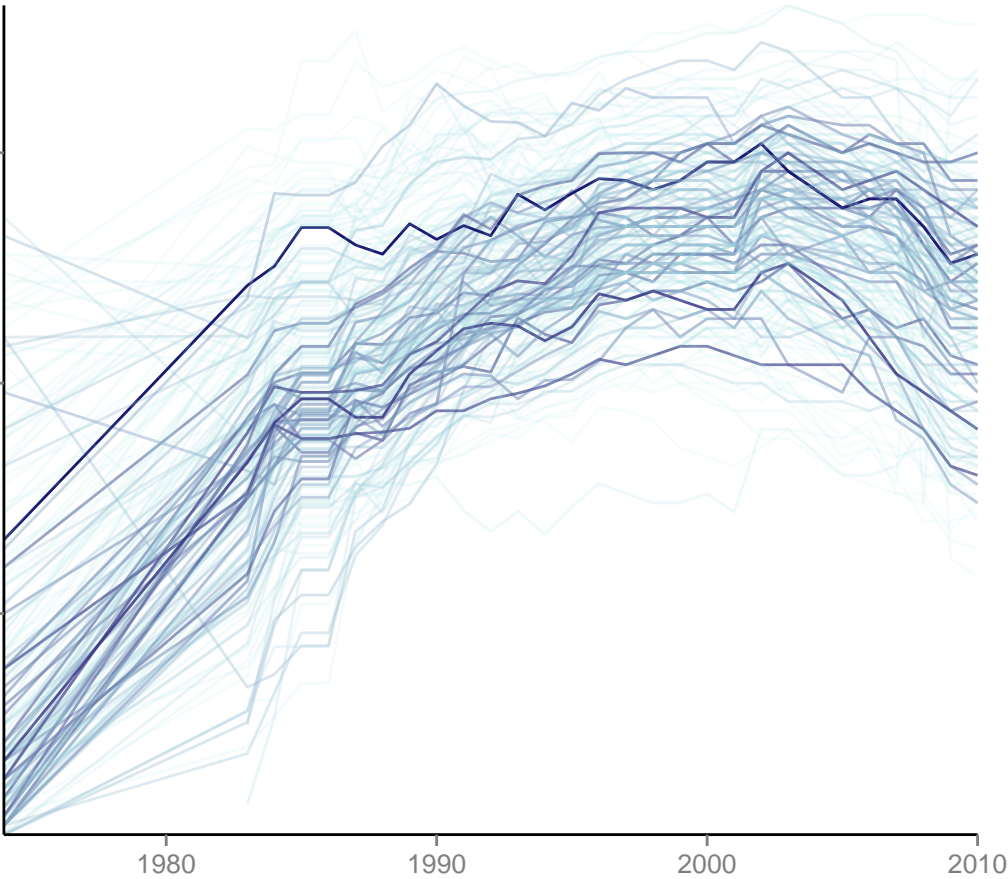

Proportion of TV Households with Cable

1980

1990

2000

2010

Year

Proportion Black

20

40

60