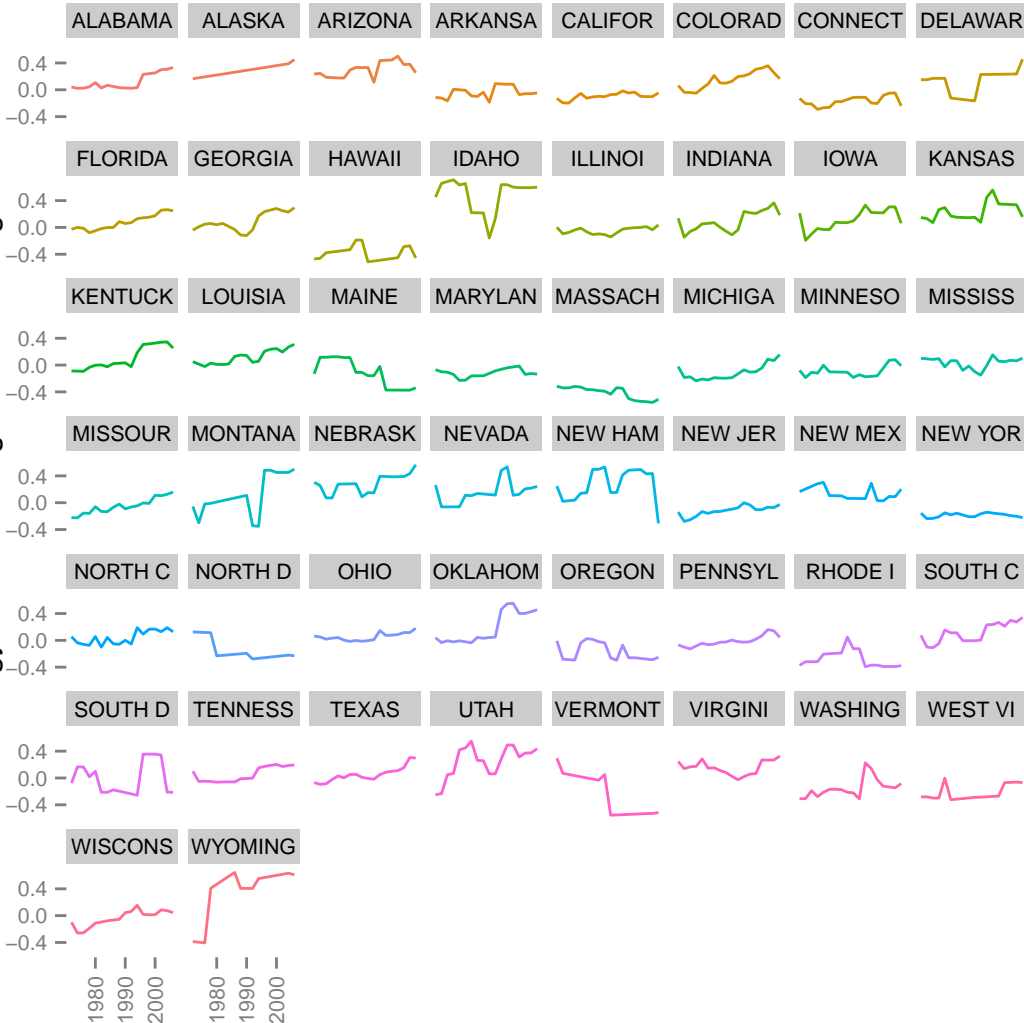

Mean Ideology of State Congressional Delegation

Years