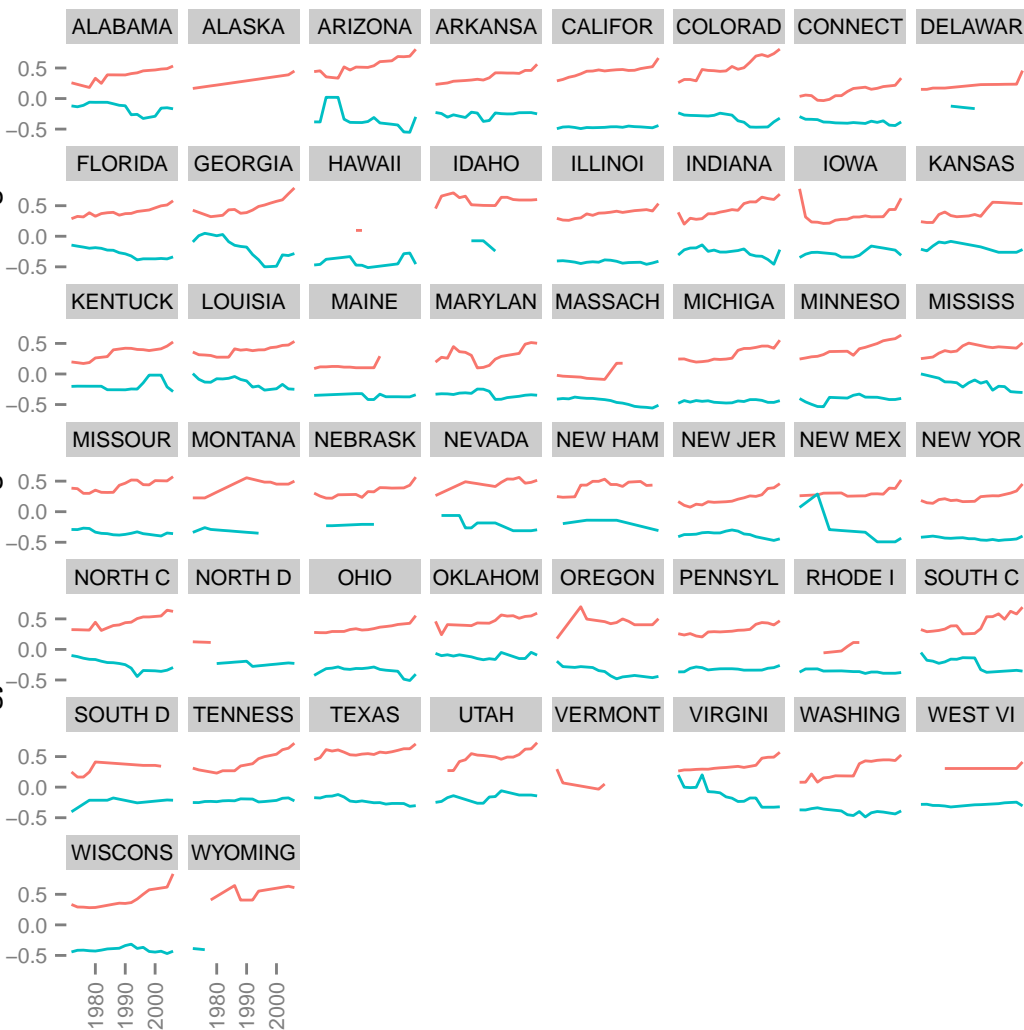

Mean Ideology of State Congressional R/D Delegation

Years